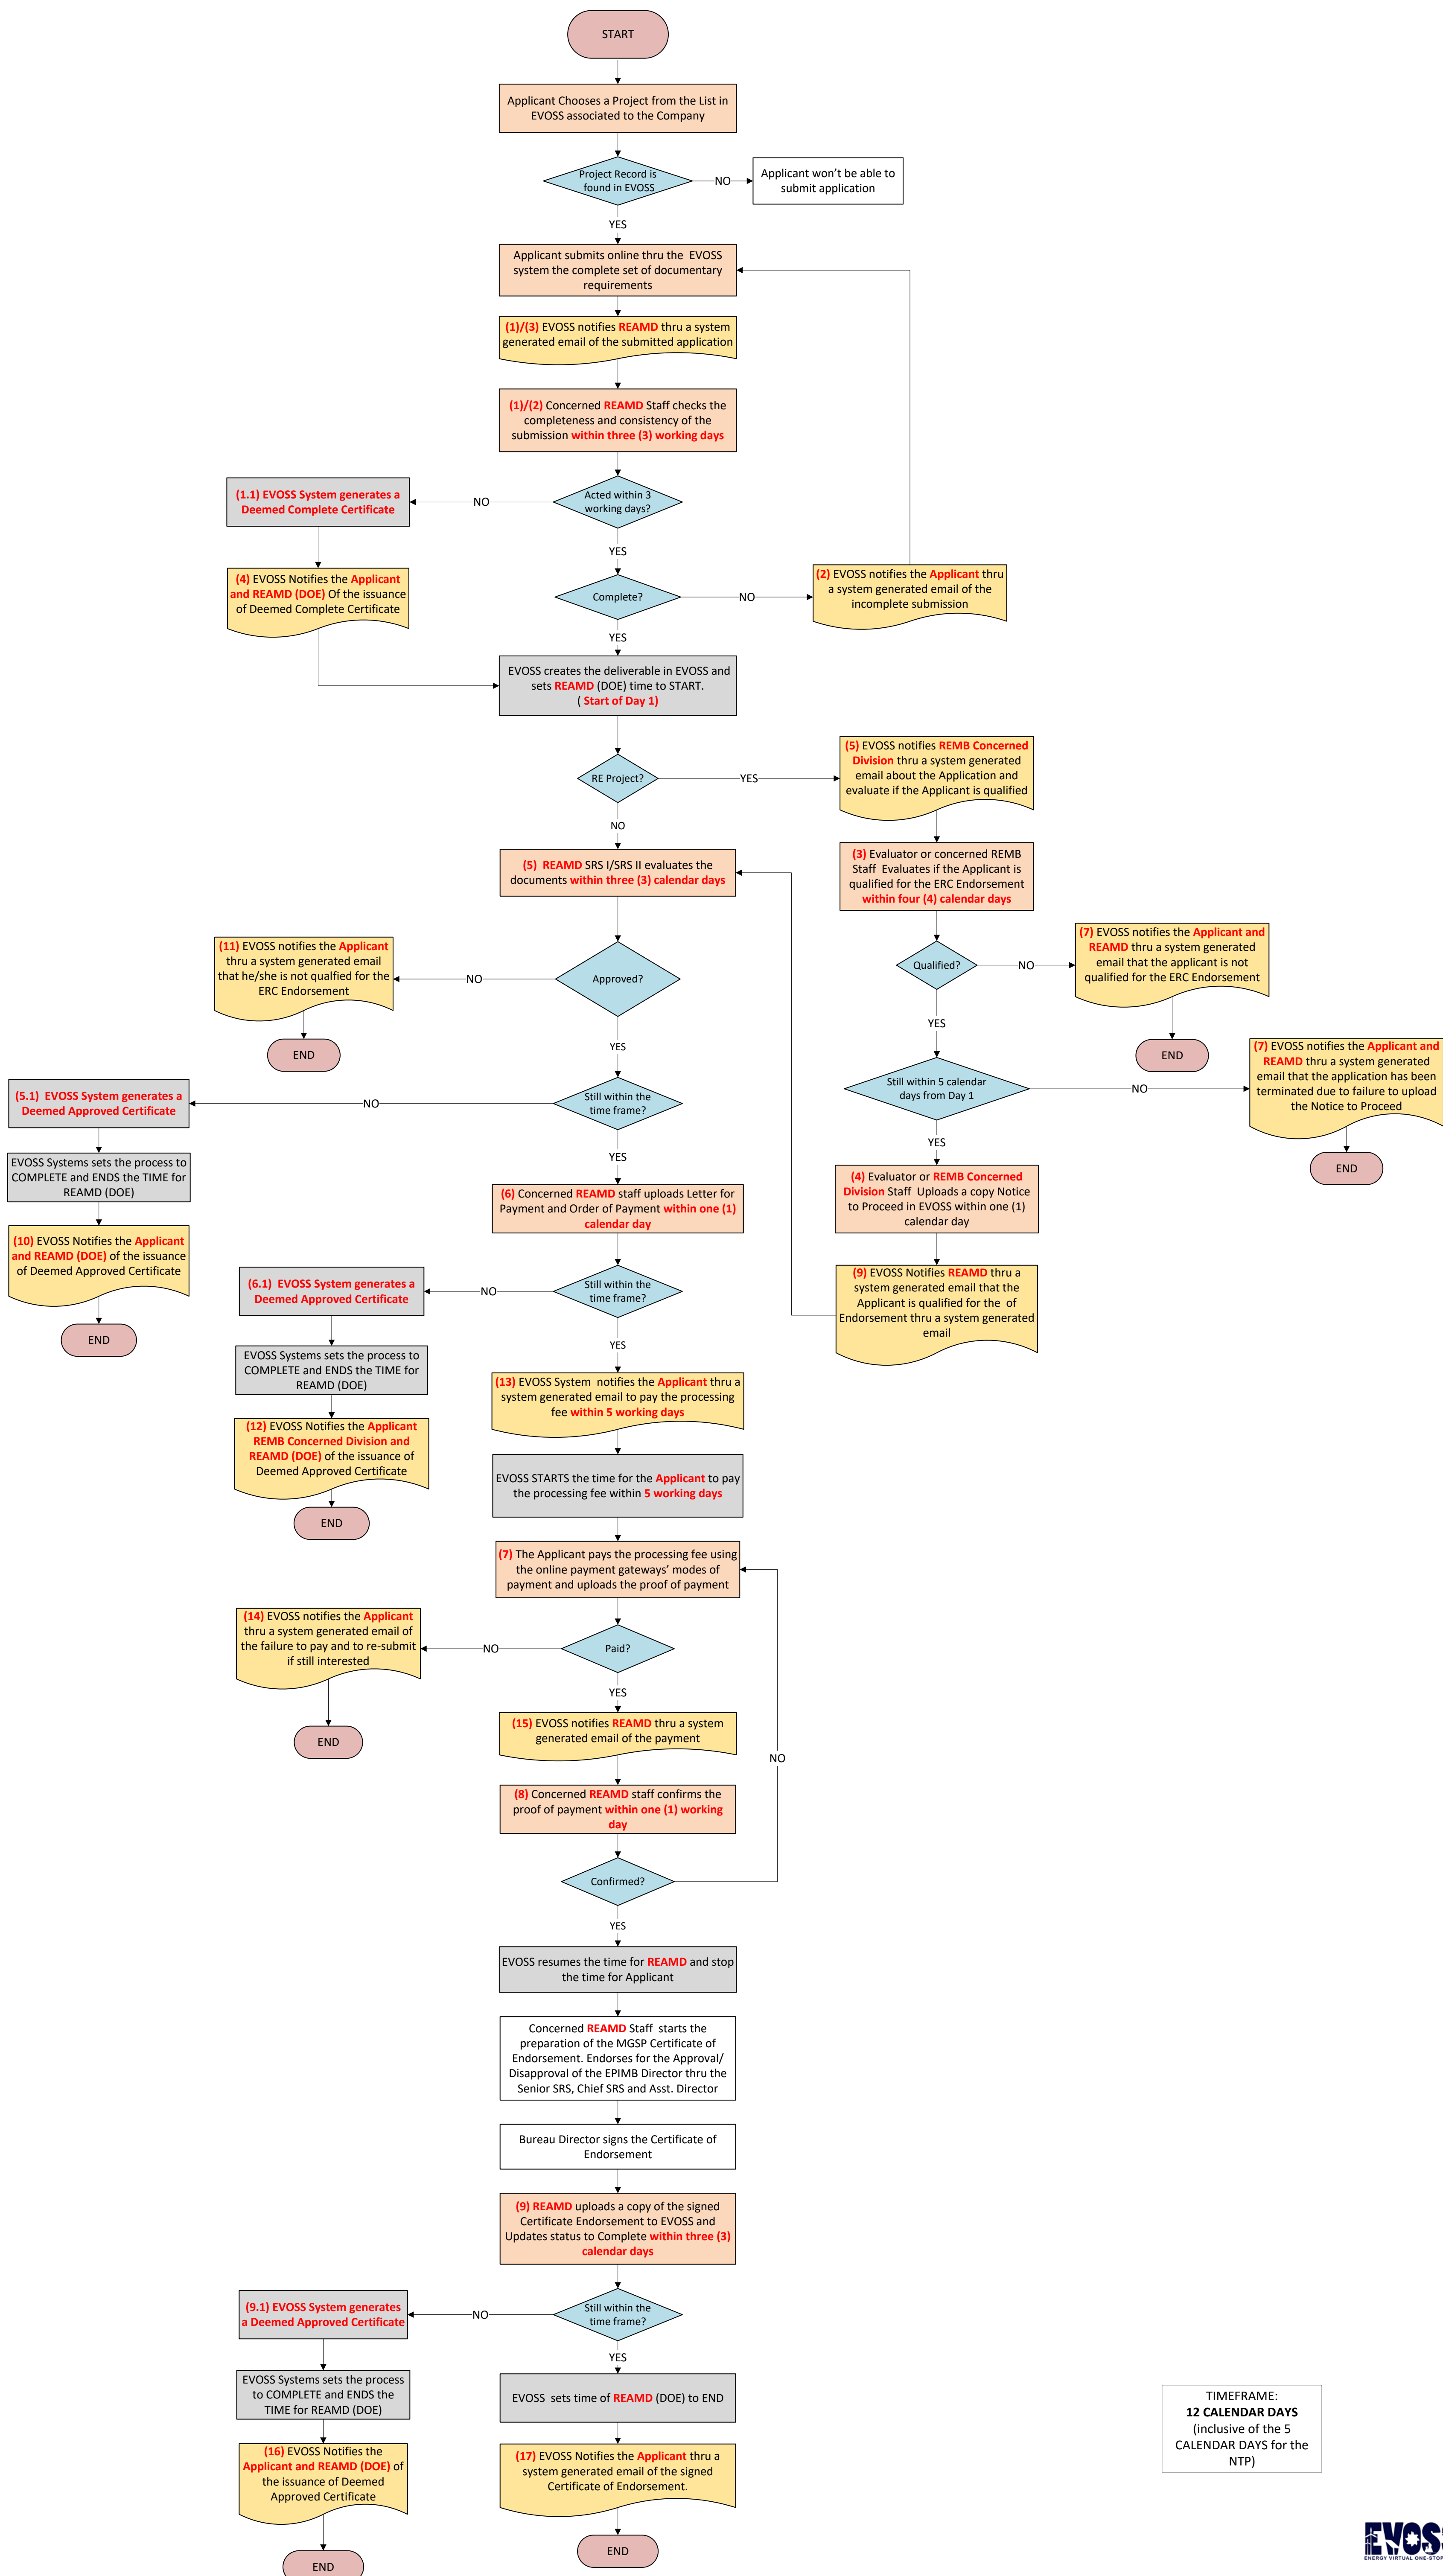

**PROCESS FLOW DIAGRAM
CERTIFICATE OF ENDORSEMENT (COE) FOR MGSP
TO THE ENERGY REGULATORY COMMISSION (ERC)**

**TIMEFRAME:
12 CALENDAR DAYS**
(inclusive of the 5
CALENDAR DAYS for the
NTP)